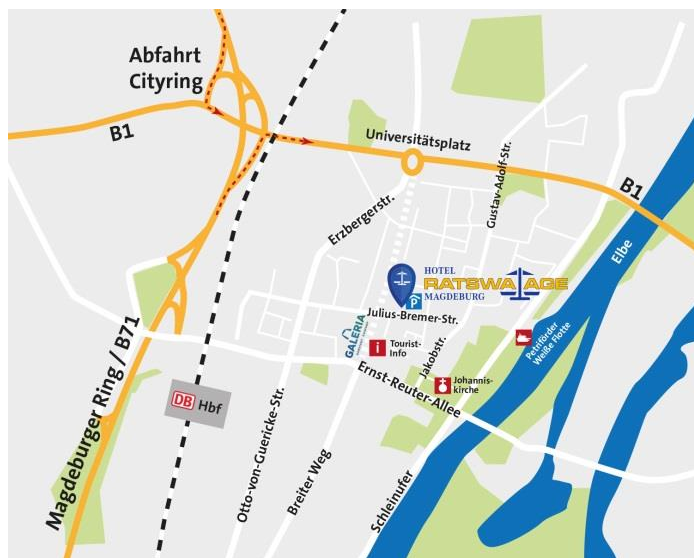

## To ensure a stress-free arrival,

we cannot guarantee that your navigation device will show the correct route, which may change due to construction work.

**If you are coming from the freeway A2,** please use the exit **AS Magdeburg Zentrum** and go on Magdeburger Ring (B71) towards Halberstadt; exit **Zentrum Nord (B1)** and turn **left** on B1 towards Burg. Then you drive straight ahead through the tunnel and follow the B1 until the next traffic light. Turn right into “Gustav-Adolf-Straße” that turns into “Jakobstraße”. At the second traffic light make a turn to the right into “Julius-Bremer-Straße” and pass “Weitlingstraße”. After a few minutes you will reach our car park.

**If you are coming from the freeway A14,** please use the exit **AS Magdeburg-Sudenburg** and go on Magdeburger Ring (B71) towards Stendal. Take the exit towards Central Station, keep left at the fork, continue on “Maybachstraße” and follow the signs for Central Station. Turn slightly right into “Ernst-Reuter-Allee” and go through the tunnel. At the 3<sup>rd</sup> traffic light turn left into “Jakobstraße”. After 350 meters turn left at the next traffic light into “Julius-Bremer-Straße” and pass “Weitlingstraße”. After a few minutes you will reach our car park.

**Attention: from 08.05.2023 “Julius-Bremer-Straße” will become a one-way street at the height of our parking/turning loop. You can only leave our parking/turning loop in a westerly direction and access to the hotel can only be made as described.**

## Directions by foot from main station

Leave the main station at exit “Willi-Brandt-Platz”. Go through the City Carré until you reach the exit “Ernst-Reuter-Allee”. Pass the traffic light left hand in to the “Otto-von-Guericke-Straße”. After 280m you turn right in to the “Julius-Bremer-Straße”. Go 450m straight on, pass Karstadt department store and pass the next crossing – Welcome to Hotel Ratswaage.