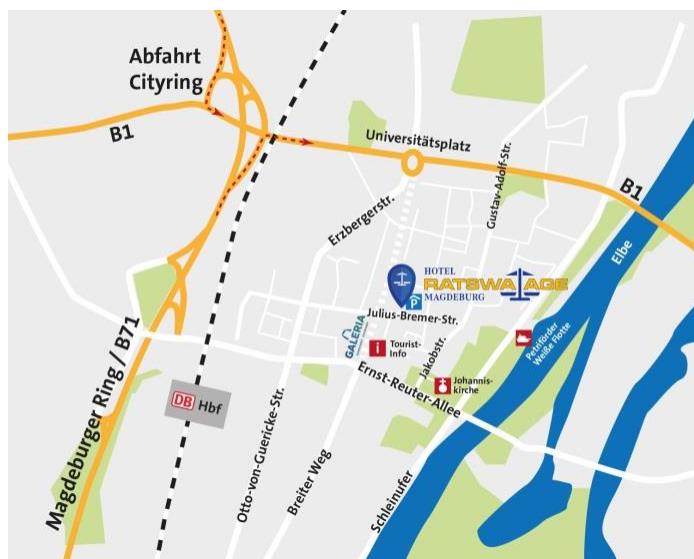

How to find us.

To ensure a stress-free arrival,

we cannot guarantee that your navigation device will show the correct route, which may change due to construction work.

If you are coming from the freeway A2, please use the exit **AS Magdeburg Zentrum** and go on Magdeburger Ring (B71) towards Halberstadt; exit **Zentrum Nord (B1)** and turn **left** on B1 towards Burg. Then you drive straight ahead through the tunnel and follow the B1 until the next traffic light. Turn right into “Gustav-Adolf-Straße” that turns into “Jakobstraße”. At the second traffic light make a turn to the right into “Julius-Bremer-Straße” and pass “Weitlingstraße”. After a few minutes you will reach our car park.

If you are coming from the freeway A14, please use the exit **AS Magdeburg-Sudenburg** and go on Magdeburger Ring (B71) towards Stendal. Then take the exit **in the direction of ZOB/Hauptbahnhof**. Keep left at the fork and drive through the tunnel. At the end of the tunnel, turn left onto “Otto-von-Guericke-Straße”. Then turn right onto “Julius-Bremer-Straße”. After a few meters you will reach our parking garage.

Hotel Ratswaage in Magdeburg

Car park

Directions by foot from main station

Leave the main station at exit “Willi-Brandt-Platz”. Go through the City Carré until you reach the exit “Ernst-Reuter-Allee”. Pass the traffic light left hand in to the “Otto-von-Guericke-Straße”. After 280m you turn right in to the “Julius-Bremer-Straße”. Go 450m straight on, pass Karstadt department store and pass the next crossing – Welcome to Hotel Ratswaage.

Directions via tram from main station (Magdeburger Verkehrsbetriebe)

Due to ongoing road works in the city centre, the tram routes change regularly.

Please ask at the main station or give our reception staff a call to find out the current routes to the closest station.